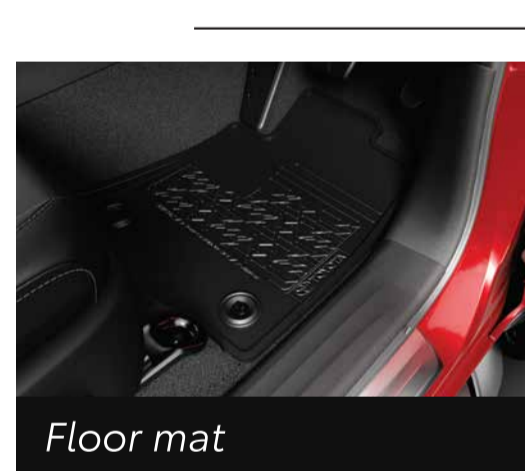

Door handle cover - sporty

Radiator grille chrome

Fuel lid garnish hibosscal

Car cover\*

BEST-IN-CLASS INTERIORS.  
THAT MAKE YOU FEEL

*Awesome*

Floor mat

Sporty panel set