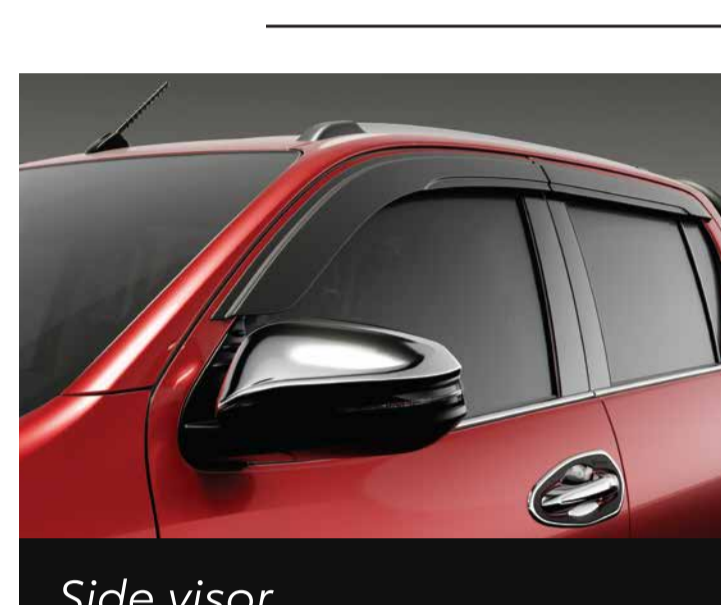

ADD MORE AWESOME. TO  
*Awesome*

ACCESSORIES TO GO WITH YOUR HILUX.

**HILUX**  
LIVE A FULLER LIFE

SMART & STYLISH EXTERIORS.  
THAT MAKE YOU LOOK

*Awesome*

Fender mirror

Hood emblem

Stylish bar (matte black\*)

Over fender (silver)

Front under run (silver\*)

Side visor

Side molding (silver)

Led head lamp cover (matte black)

Rear lamp cover (matte black)

Tail gate garnish (matte black)

Wheel house liner set