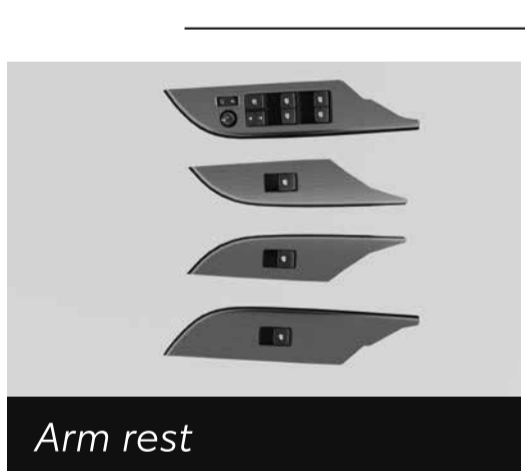

Arm rest

Shift lever plate (kevlar, a/t)

Shift knob (kevlar, a/t)

Scuff plate

Fabric floor mat

ELECTRICAL ADD-ONS.  
THAT MAKE YOUR EXPERIENCE

*Awesome*

**HILUX**  
LIVE A FULLER LIFE