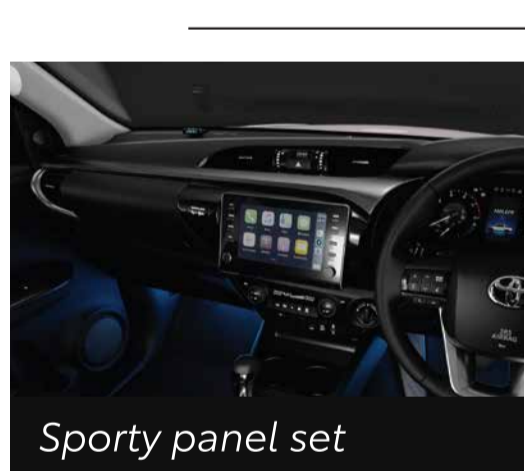

Door handle cover - sporty

Radiator grille chrome

Fuel lid garnish hibosscal

Car cover\*

BEST-IN-CLASS INTERIORS.  
THAT MAKE YOU FEEL

*Awesome*

Floor mat

Sporty panel set