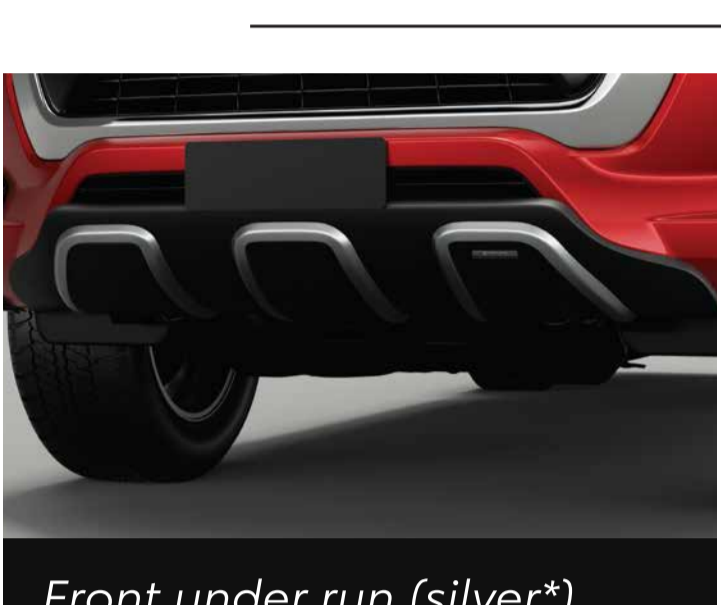

ADD MORE AWESOME. TO  
*Awesome*

ACCESSORIES TO GO WITH YOUR HILUX.

**HILUX**  
LIVE A FULLER LIFE

SMART & STYLISH EXTERIORS.  
THAT MAKE YOU LOOK

*Awesome*

Fender mirror

Hood emblem

Stylish bar (matte black\*)

Over fender (silver)

Front under run (silver\*)

Side visor

Side molding (silver)

Led head lamp cover (matte black)

Rear lamp cover (matte black)

Tail gate garnish (matte black)

Wheel house liner set