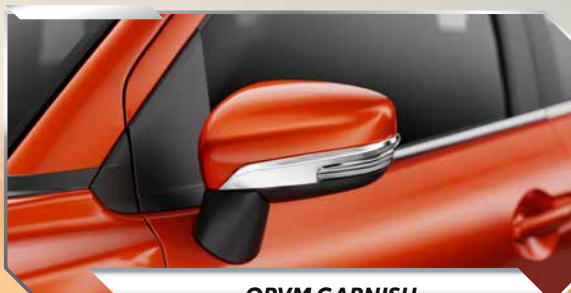

EXTERIOR ACCESSORIES

DOOR VISOR
(2 TYPES)

DOOR SILL GUARD
(2 TYPES)

ROOF END SPOILER EXTENDER
(BLACK GLOSS + RED)

EXTERIOR ACCESSORIES

**ORVM COVER
(CARBON FINISH)**

ORVM GARNISH

**BODY SIDE MOLDING
(2 TYPES)**

**SIDE UNDER SPOILER
(GRANITE GREY)**

EXTERIOR ACCESSORIES

WHEEL ARCH GARNISH

**REAR BUMPER CORNER GARNISH
(2 TYPES)**

MUD FLAP SET

EXTERIOR ACCESSORIES

REAR VIEW CAMERA

**REAR UNDER SPOILER
(GRANITE GREY AND RED)**